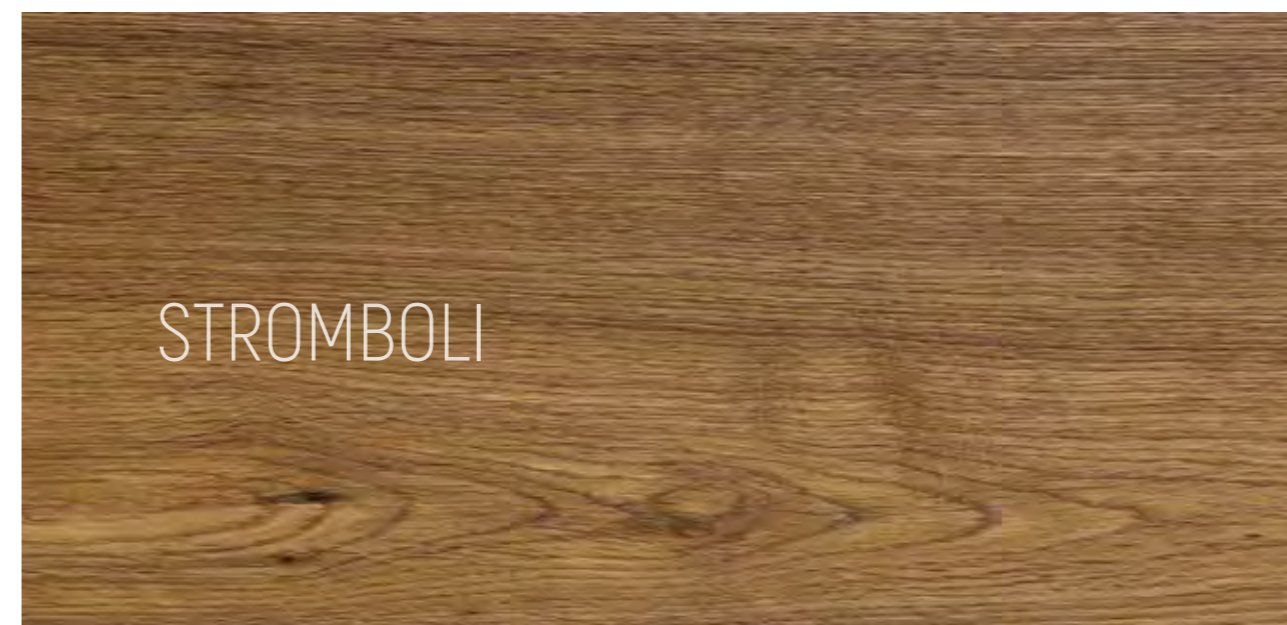

3-layer engineered French Oak, light handscraped surface and smoked natural oiled or UV oiled finishing, available in 3 colours with a rustic grading.

DIGITAL
CORNER

collezione
VULCANO

ROVERE 14/15 mm

collezione
VULCANO