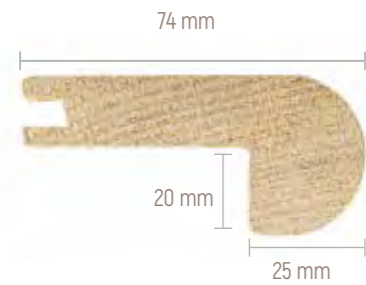

TORI

STAIR PROFILES

Tipologia | Type	Dimensioni Dimensions	Codice | Code	Listino €/ml Price list €/ml
TORO QUADRO O TONDO in rovere massello con finitura in abbinamento al parquet Floor matching square or round solid oak stair profile	1100/1600/2200	TOR001	83,96 €