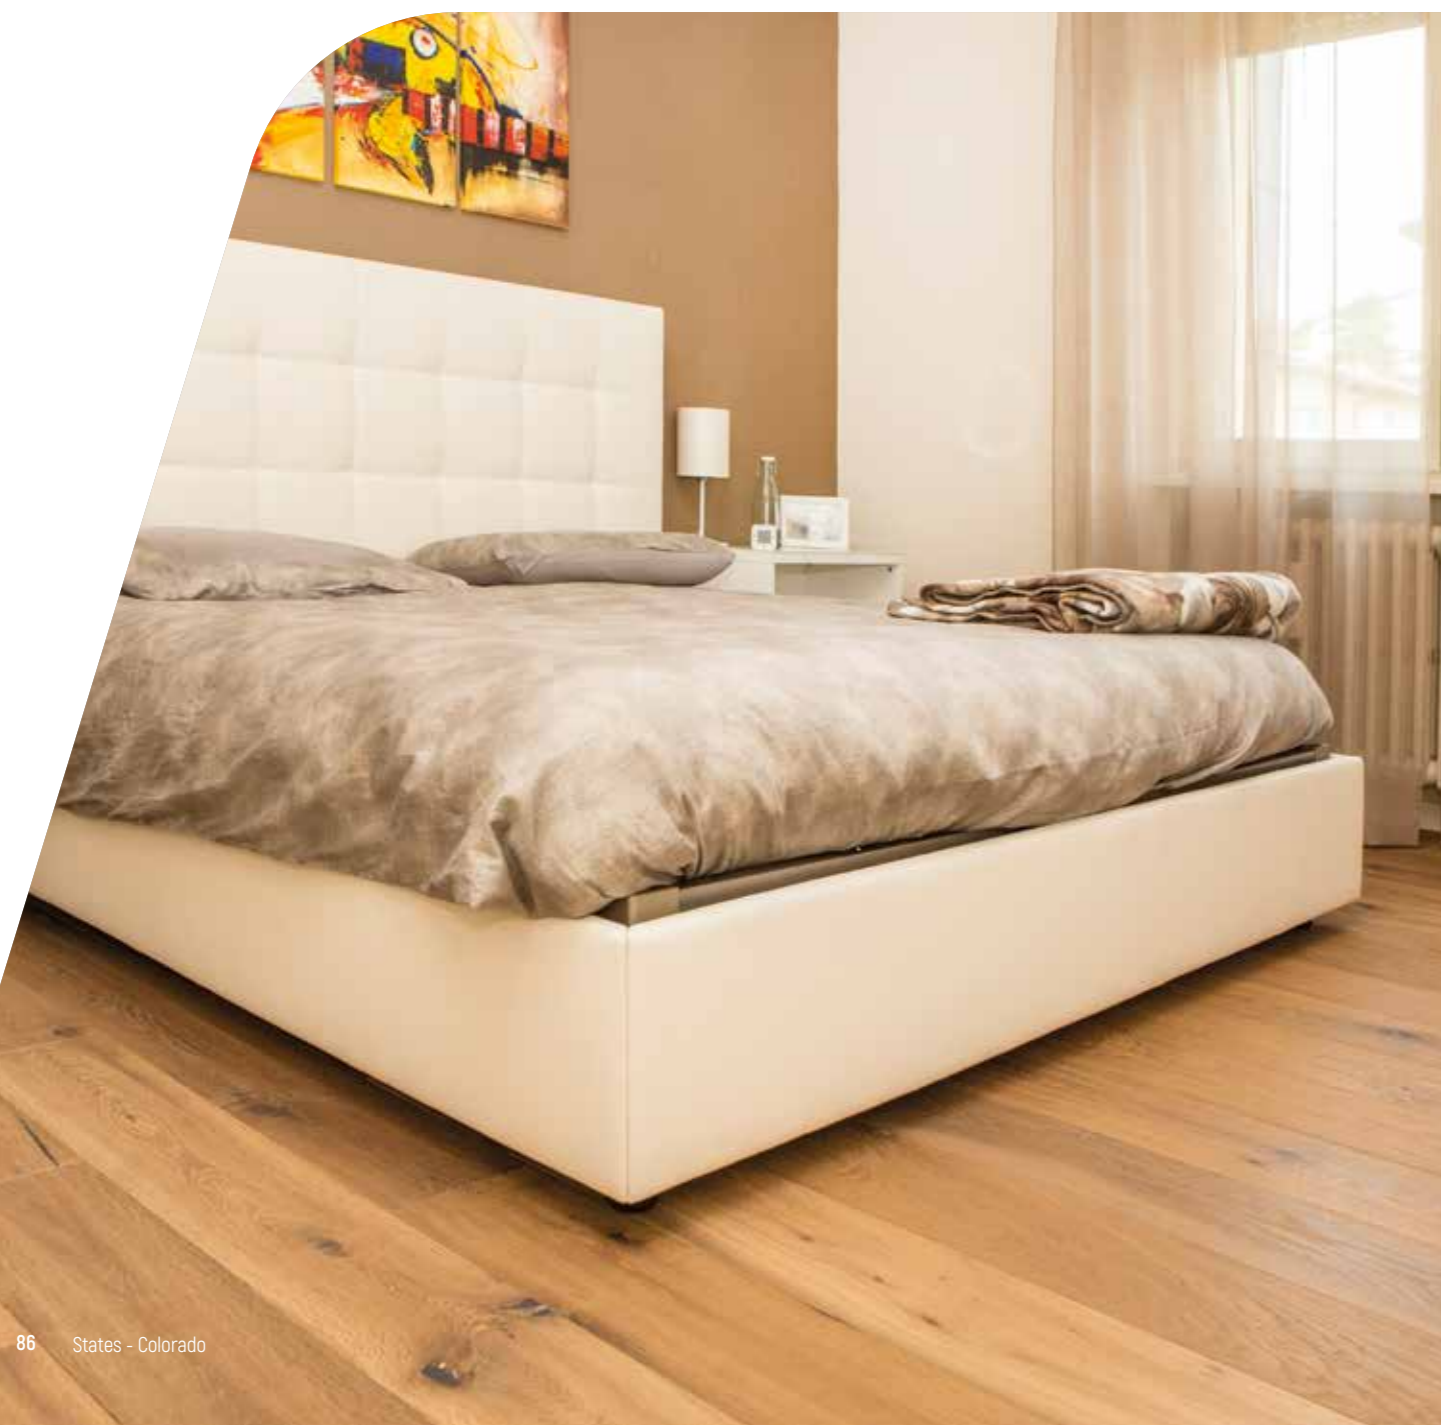

collezione
STATES

ROVERE 14/15 mm

ARIZONA

BAHAMAS

COLORADO

DAKOTA