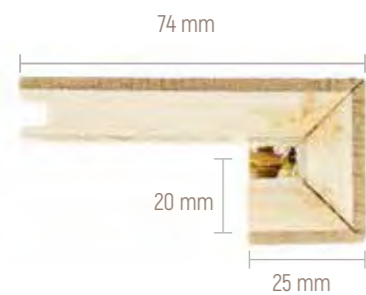

Tipologia | Type	Dimensioni Dimensions	Codice | Code	Listino €/ml Price list €/ml
TORO QUADRO in rovere prefinito con finitura uguale al parquet Floor matching square engi- neered oak stair profile	/	TOR005	83,96 €