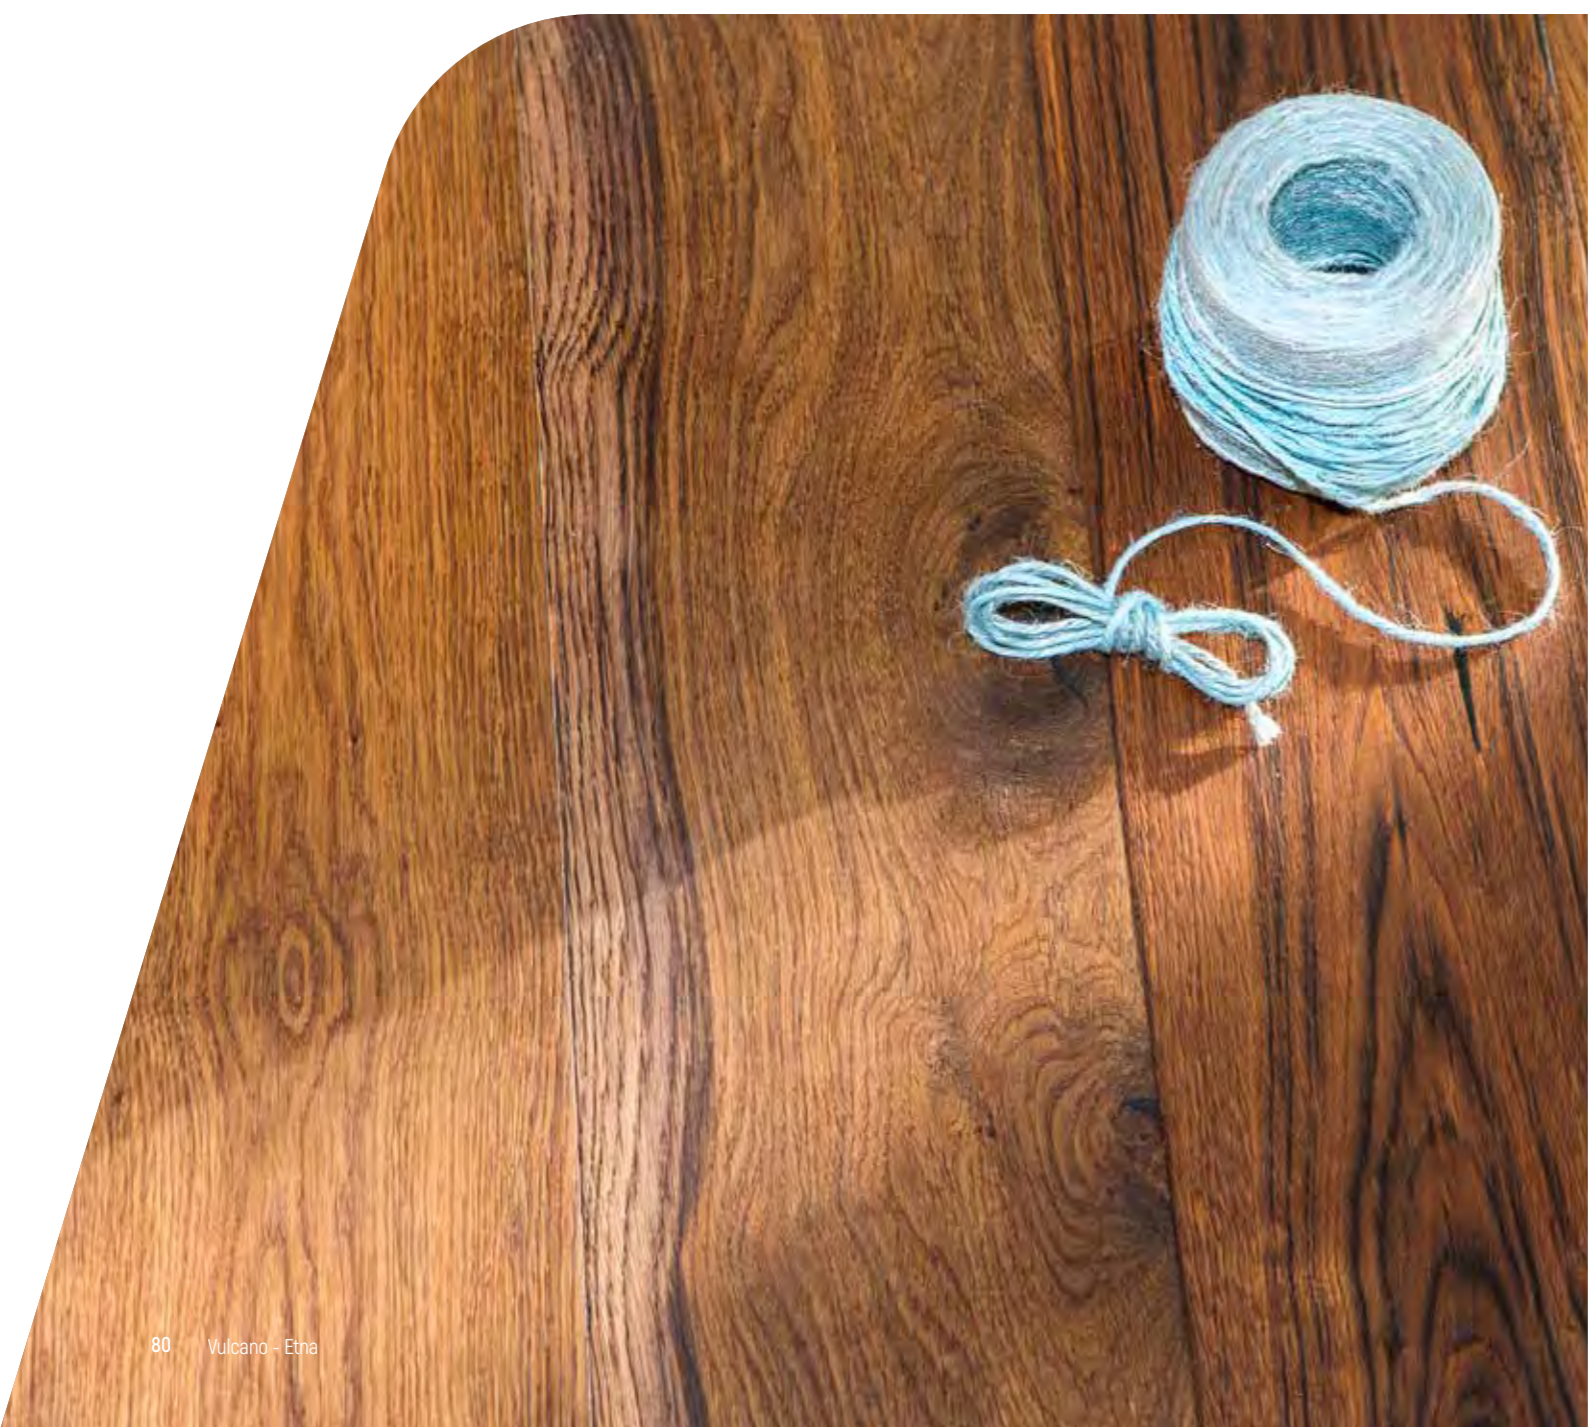

3-layer engineered French Oak, light handscraped surface and smoked natural oiled or UV oiled finishing, available in 3 colours with a rustic grading.

DIGITAL
CORNER

collezione
VULCANO

ROVERE 14/15 mm

collezione
VULCANO